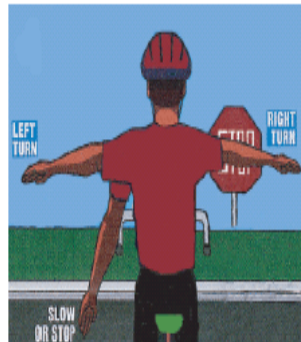

Bicycle Safety

Bicycles are recognized as vehicles under the Highway Traffic Act. All traffic regulations that apply to motorists apply to cyclists.

Bicycle Fines on Campus

Contravention of rules of the road	$25.00
Failing to obey regulatory sign	$25.00
Fail to yield right of way to pedestrians	$30.00
Locking bicycle to location other than bike rack	$25.00
Operating bicycle on sidewalk	$25.00
Speeding	$25.00