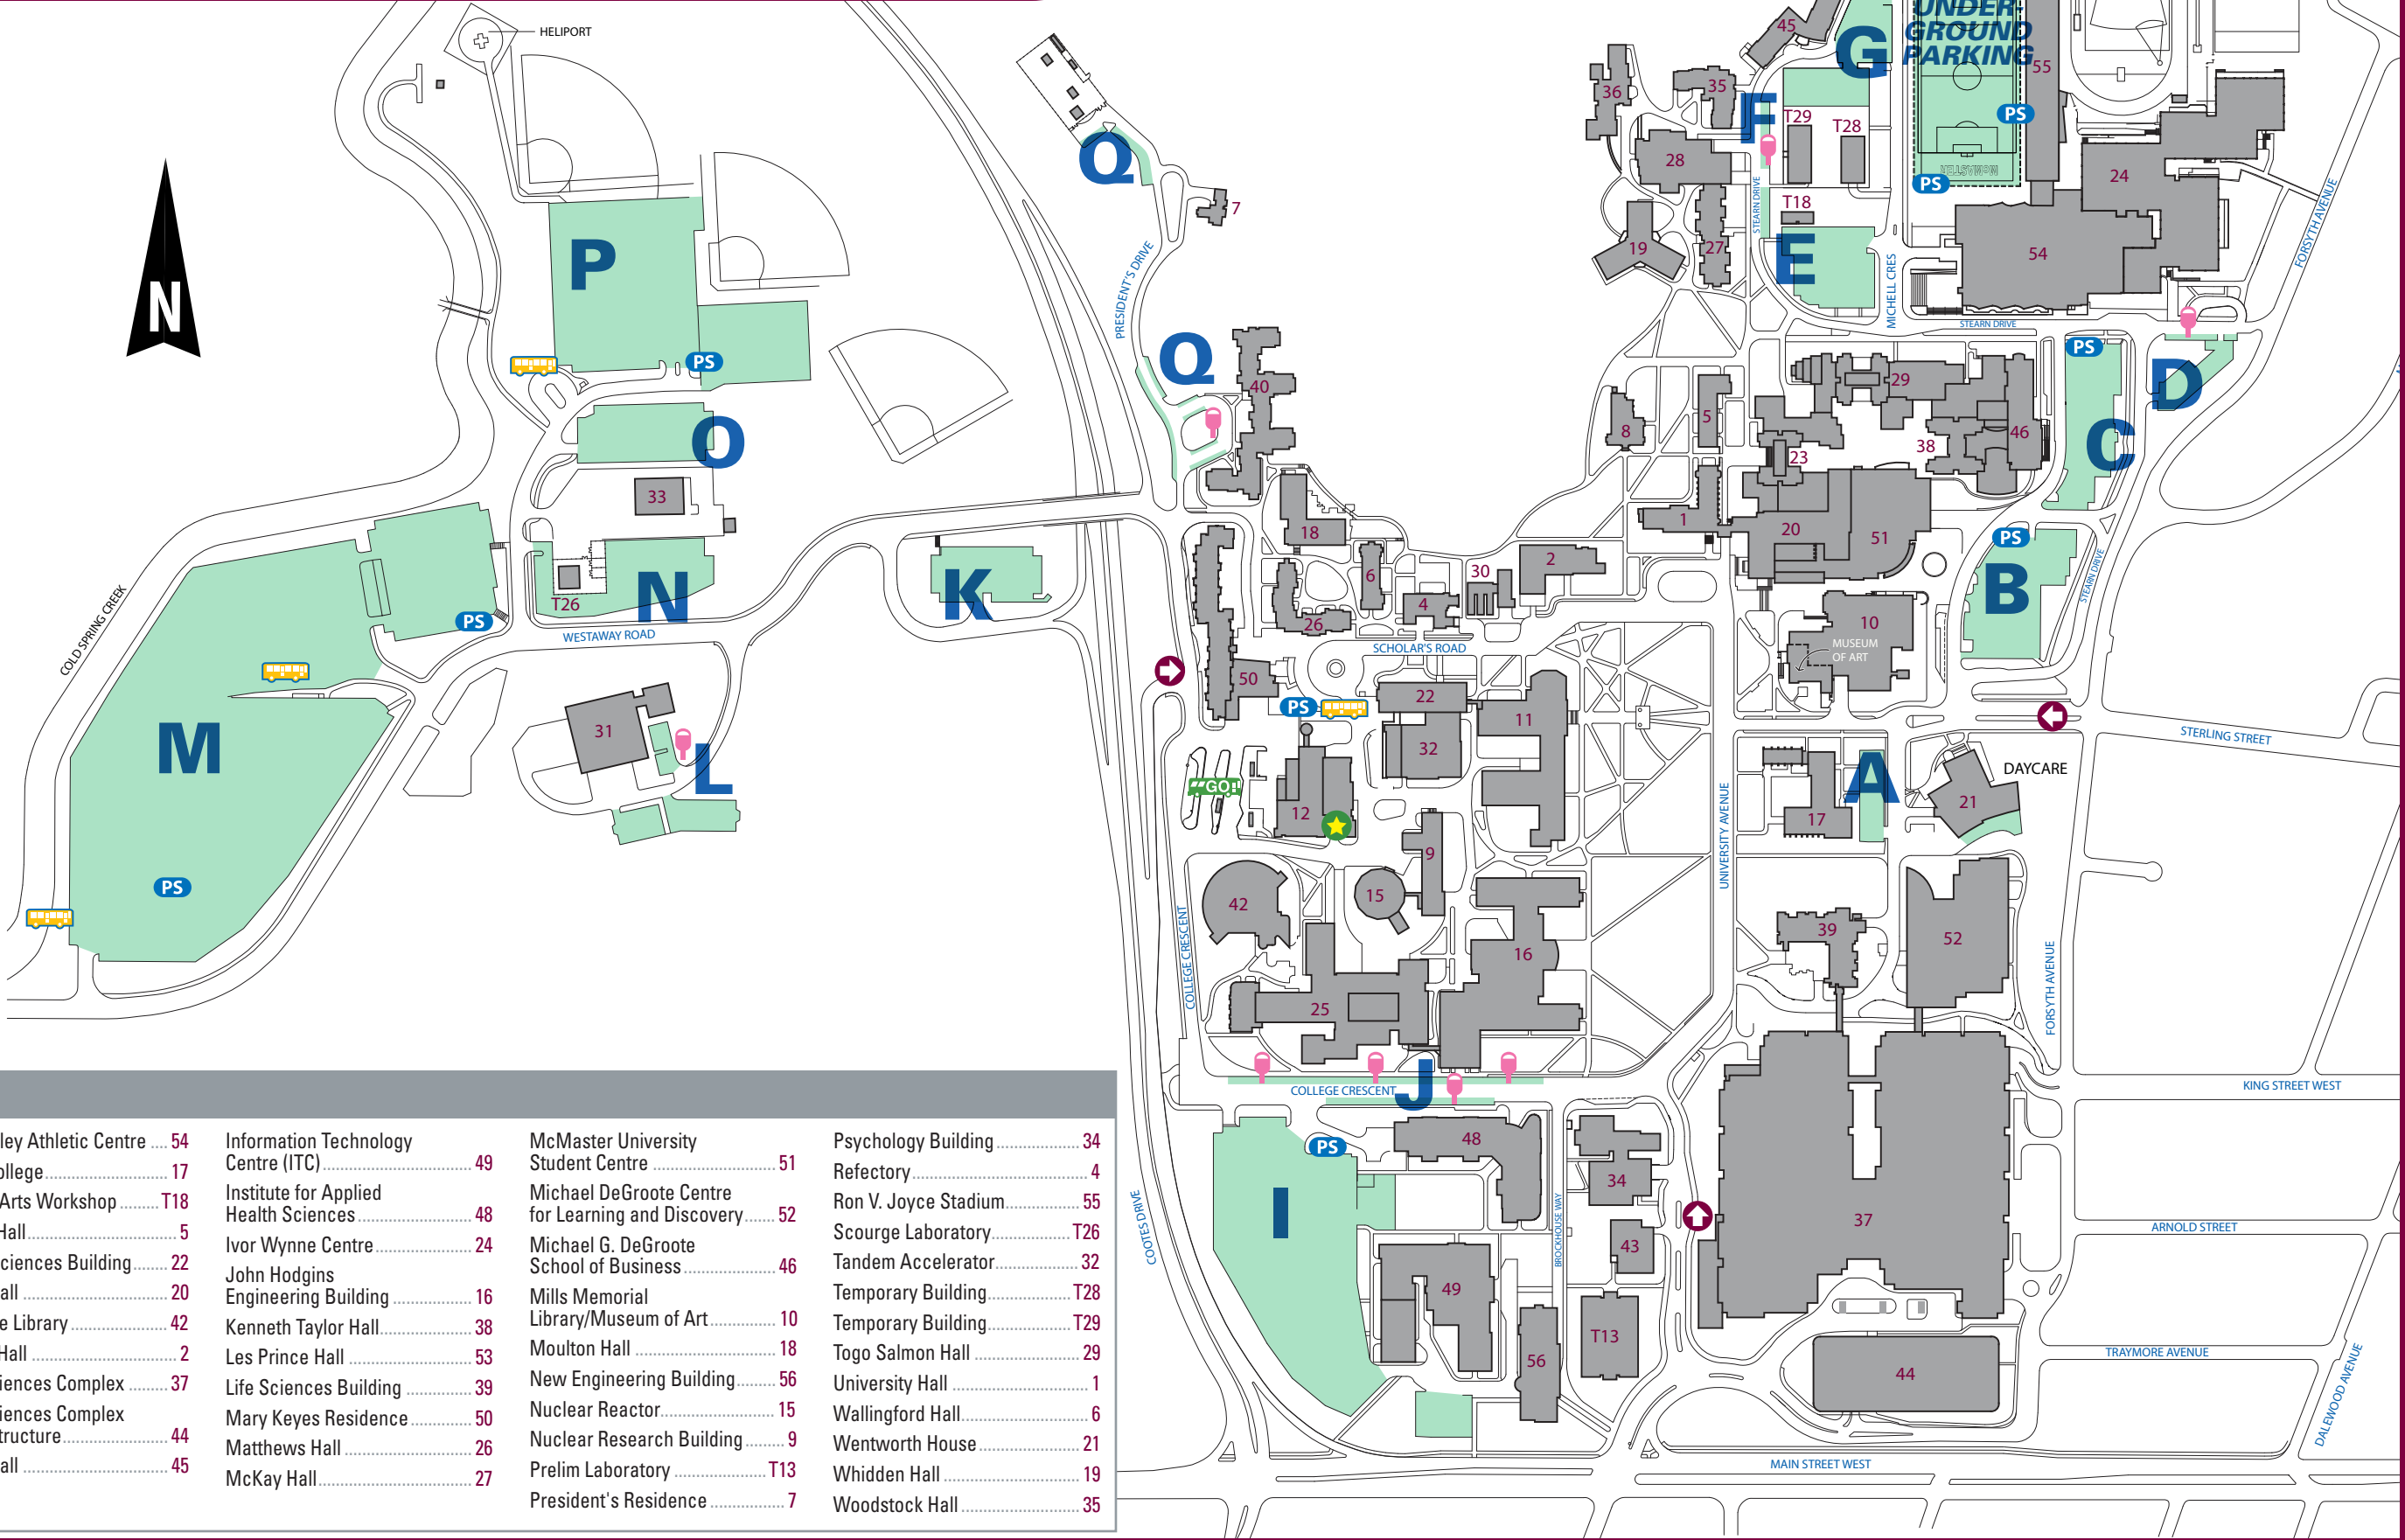

Campus Map

LEGEND

- McMaster University Entrance
- Security and Parking Services
- A-Q** Parking Lot Location
- PS** Pay Stations
- Short Term Parking - Pay and Display
- Campus Shuttle Bus Service
- Go Bus Stop

Campus Buildings Index

A.N. Bourns Science Building .. 25	David Braley Athletic Centre ... 54	Information Technology Centre (ITC) 49	McMaster University Student Centre 51	Psychology Building 34
Alumni Memorial Building 8	Divinity College 17	Institute for Applied Health Sciences 48	Michael DeGroote Centre for Learning and Discovery 52	Refractory 4
Applied Dynamics Laboratory .. 33	Dramatic Arts Workshop T18	Ivor Wynne Centre 24	Michael G. DeGroote School of Business 46	Ron V. Joyce Stadium 55
Bates Residence 40	Edwards Hall 5	John Hodgins Engineering Building 16	Mills Memorial Library/Museum of Art 10	Scourge Laboratory T26
Biology Greenhouse 30	General Sciences Building 22	Kenneth Taylor Hall 38	Moulton Hall 18	Temporary Building T28
Brandon Hall 36	Gilmour Hall 20	Les Prince Hall 53	New Engineering Building 56	Temporary Building T29
Burke Sciences Building 11	H.G. Thode Library 42	Life Sciences Building 39	Nuclear Reactor 15	Togo Salmon Hall 29
Campus Services Building 31	Hamilton Hall 2	Mary Keyes Residence 50	Nuclear Research Building 9	University Hall 1
Chester New Hall 23	Health Sciences Complex 37	Matthews Hall 26	Prelim Laboratory T13	Wallingford Hall 6
Clarke Centre 12	Health Sciences Complex Parking Structure 44	McKay Hall 27	President's Residence 7	Wentworth House 21
Commons Building 28	Hedden Hall 45			Whidden Hall 19
Communications Research Laboratory 43				Woodstock Hall 35