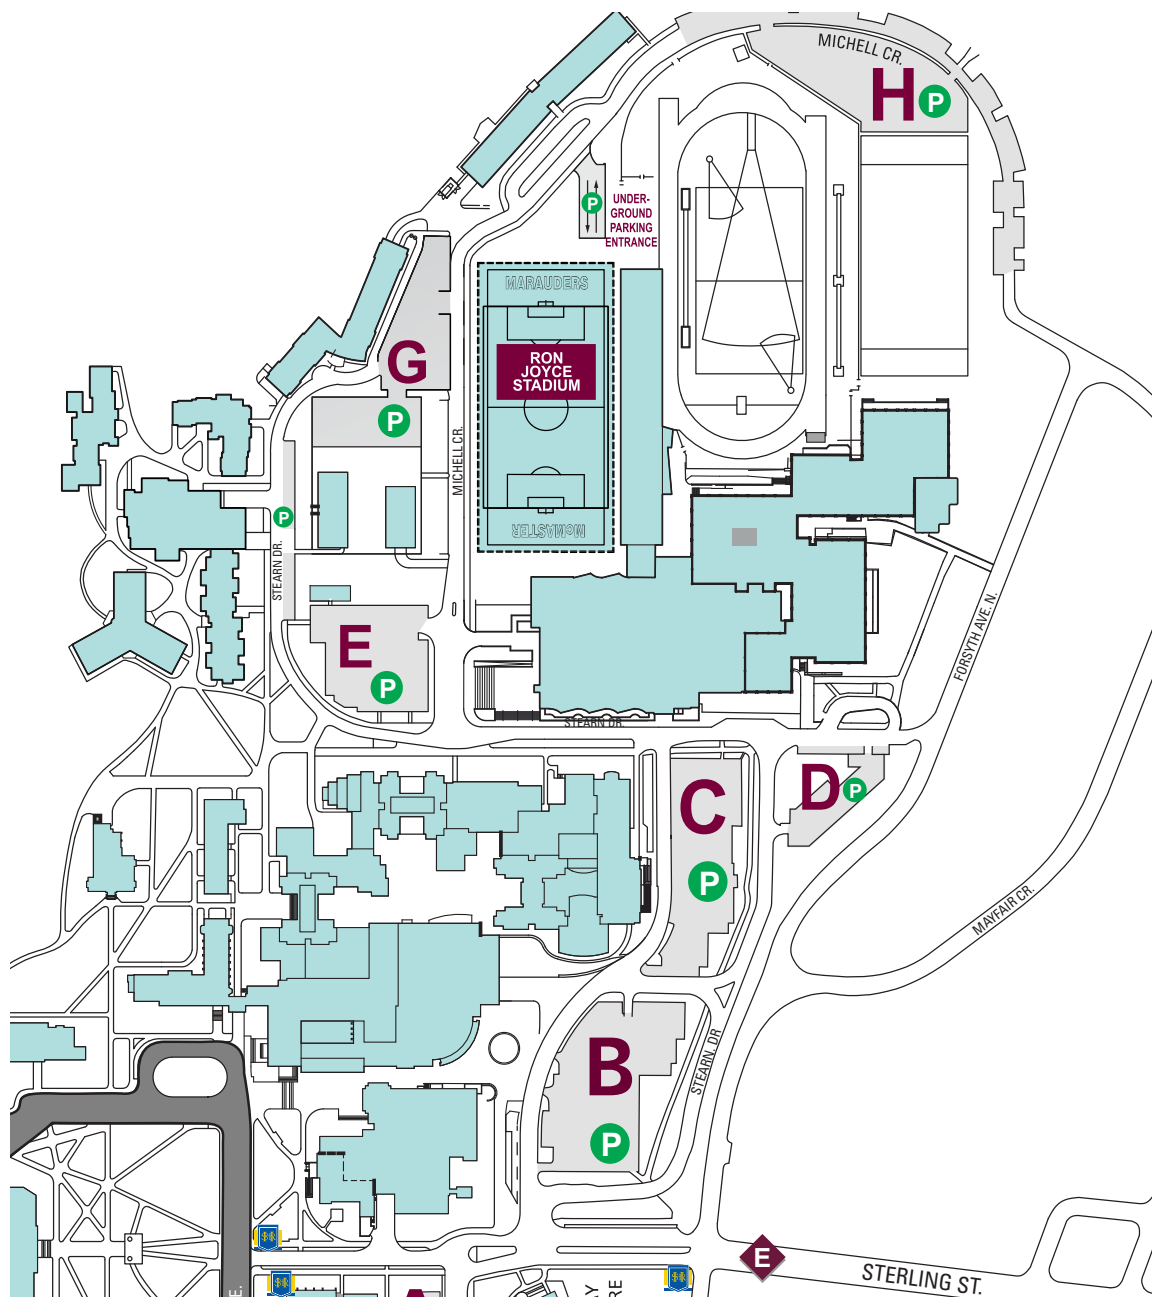

# NO CASH PAYMENTS

effective January 1st, 2015

Please be advised that McMaster Parking Services is initiating cashless parking in most of the campus parking lots.

## Pay Stations That WILL NOT Accept Cash Payments

- LOT I (Pay Station 1)
- LOT B
- LOT E
- LOT G
- LOT P
- STADIUM UNDERGROUND PARKING
- BUS STATION SHELTER

## Pay Stations That WILL Accept Cash Payments

- LOT I (Pay Station 2)
- LOT C
- LOT M
- LOT H

**McMaster Parking Services**  
 ET Clarke Centre, Room 102  
 905. 525. 9140 Ext. 24232

Inspiring Innovation and Discovery